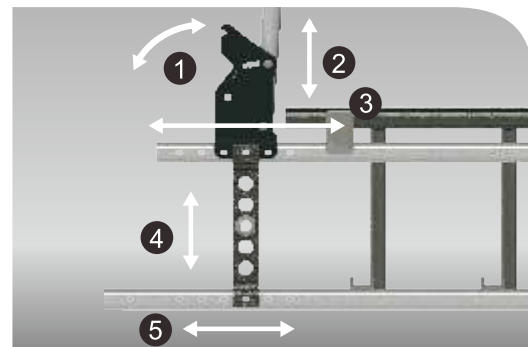

Height adjustable armrests

Heights from 20cm to 29.5cm

Flip-back armrests

- Robust side panels
- Integrated locking system

Swing away footrests

The swing in/out footrest hangers are convenient for tight areas and can be easily removed.

Configurable dimensions

1. Backrest angles: -4°/ 0°/ 4°/ 8°/ 12°/ 16°
2. Backrest heights : 43/ 51 /38-53cm optional
3. Seat depths: 16" / 17" / 18"
4. Seat to ground heights: 39 - 53cm
5. Adjustable rear wheel position
6. Seat widths: 15"-20" (interval: 1 inch each size)
7. Front castor : 5" / 6" / 7" / 8"
8. Rear wheel: 14" (Mag. wheel) /20"/22" /24"
9. 25 Rear wheel positions
10. Quick release axle

Optional Accessories

- Sports wheels
- Swing away anti tips
- IV pole
- Multi-function headrest
- Tray
- Oxygen bottle holder
- Attendant brakes
- Tension adjustable backrest

± 1cm ± 0.5kg

| Wheel Size | F/R Wheels | Seat Depth | Seat Height | Backrest Height | Rear Wheel Position | Seat Width | Front Castor | Rear Wheel | Seat to Ground | Backrest Angle | Weight | Max. User Weight |
|---|----------------------------|-------------|-------------|-----------------|---------------------|---------------------|--------------|------------|----------------|----------------|------------|------------------|
| 15" ~ 20" (interval: 1 inch each size) | 5"-8" / 14"/20"/22"/24" | 16"/17"/18" | 60-70 | 37 | 20-28 | Min. 99 Max. 109 | 38-53 | 38-53 | 76-106 | 38-48 | Min 14.5kg | 130kg |